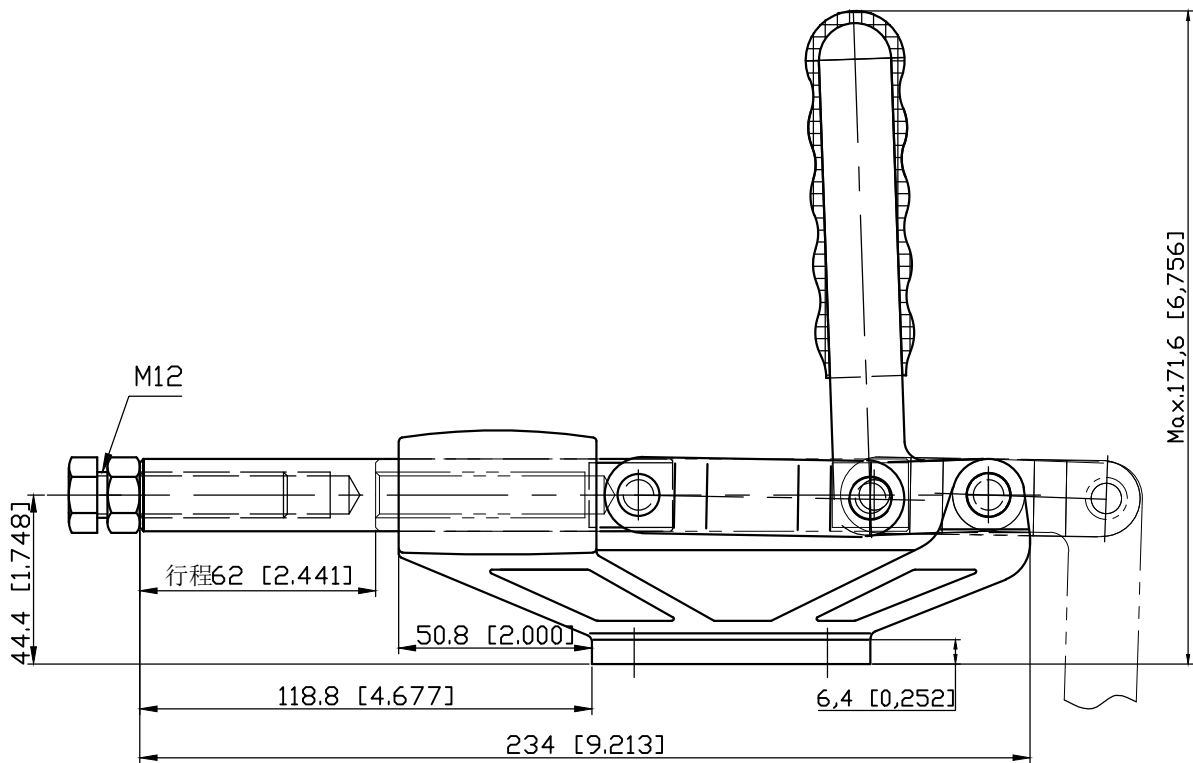

PART NUMBER: CH-305-HM

HANDLE OPENS 180°
PLUNGER STROKE 62mm
SPINDLE SUPPLIED:CH-SA-125017