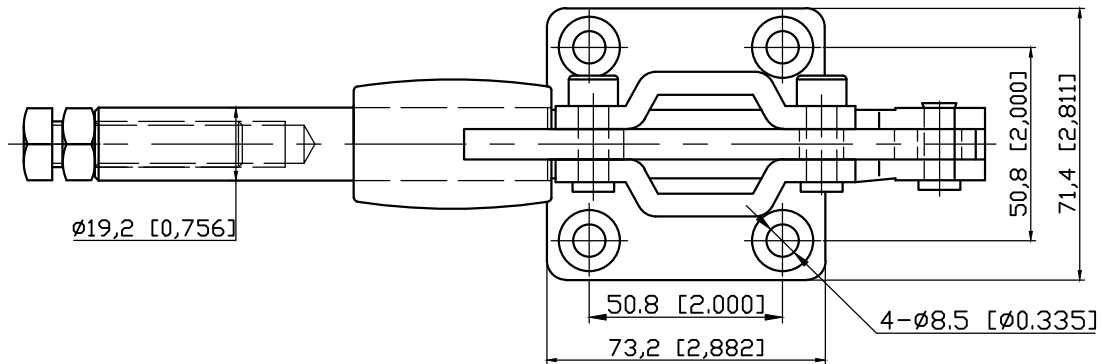

PART NUMBER: CH-305-HM

HANDLE OPENS 180°
PLUNGER STROKE 62mm
SPINDLE SUPPLIED:CH-SA-125017