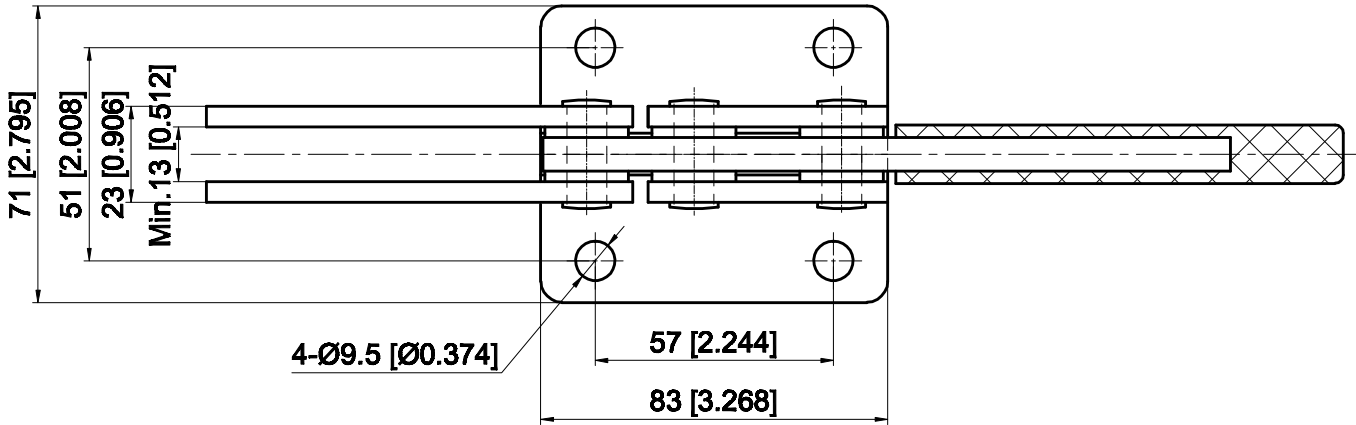

PART NUMBER: CH-204-GB

BAR OPENS:90°

HANDLE OPENS:94°

SPINDLE SUPPLIED:CH-SA-12300