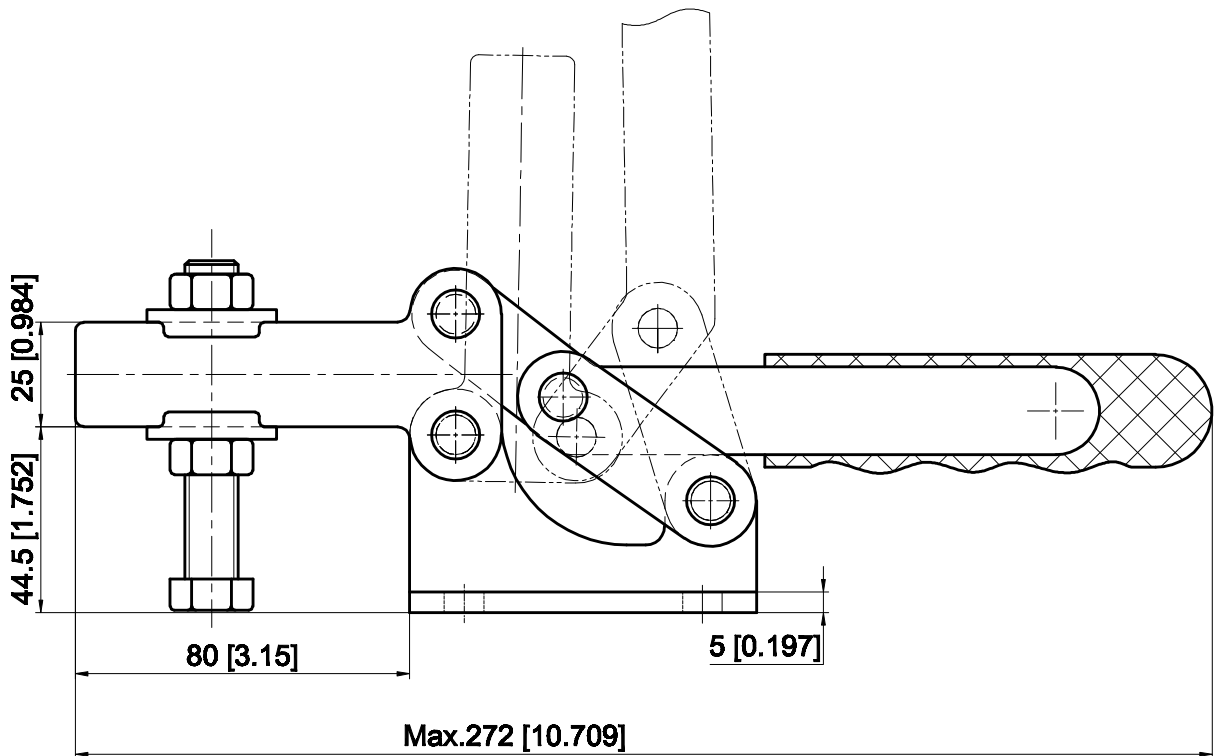

PART NUMBER: CH-204-GB

BAR OPENS:90°

HANDLE OPENS:94°

SPINDLE SUPPLIED:CH-SA-12300