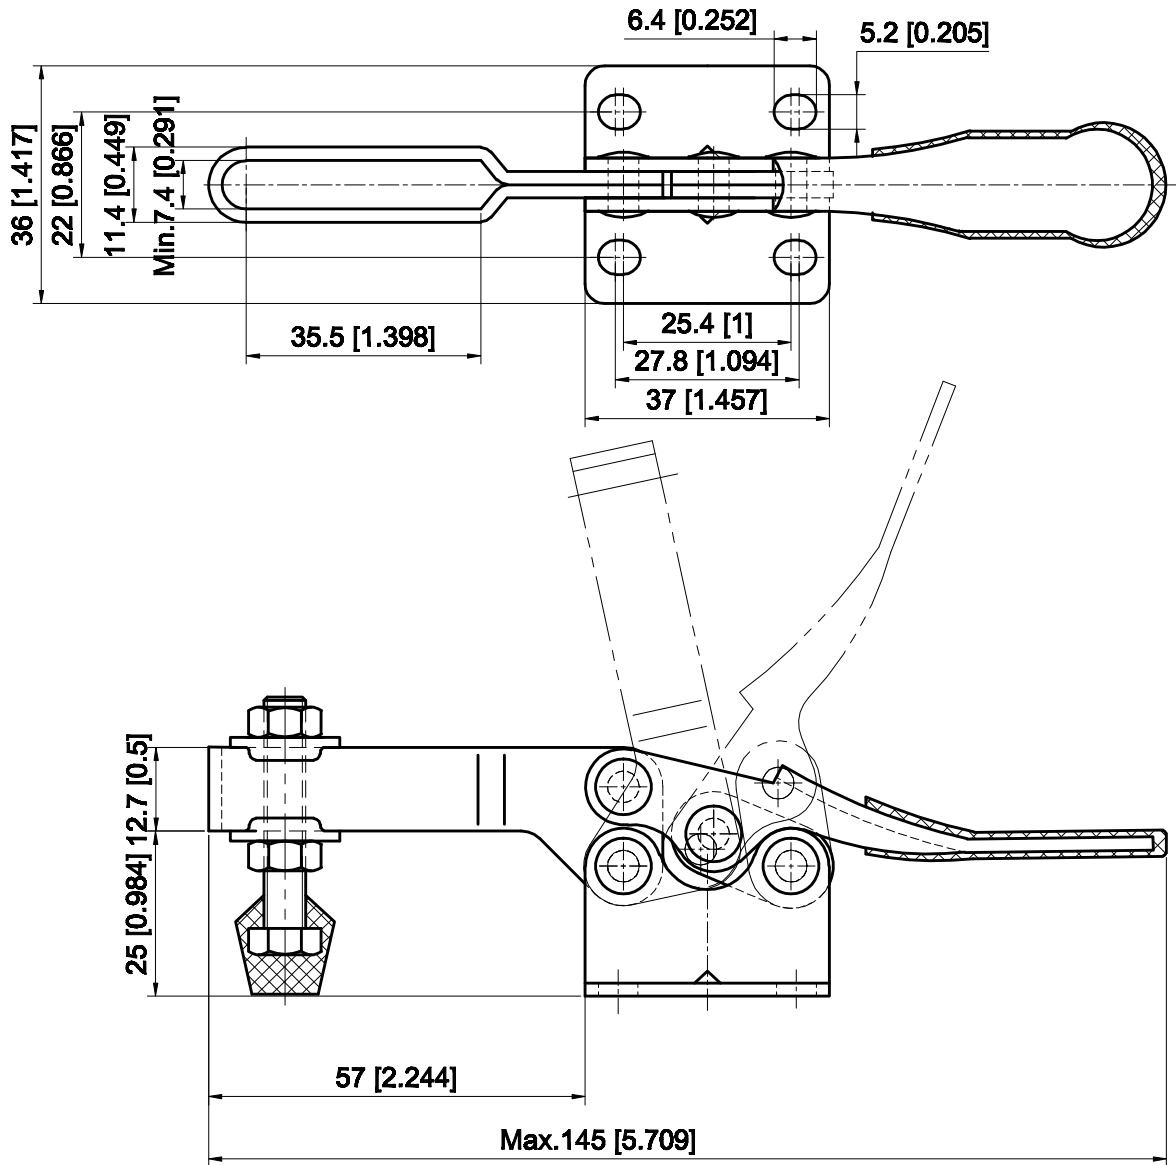

PART NUMBER: CH-201-B

BAR OPENS:85°

HANDLE OPENS:60°

SPINDLE SUPPLIED:CH-FC-14134